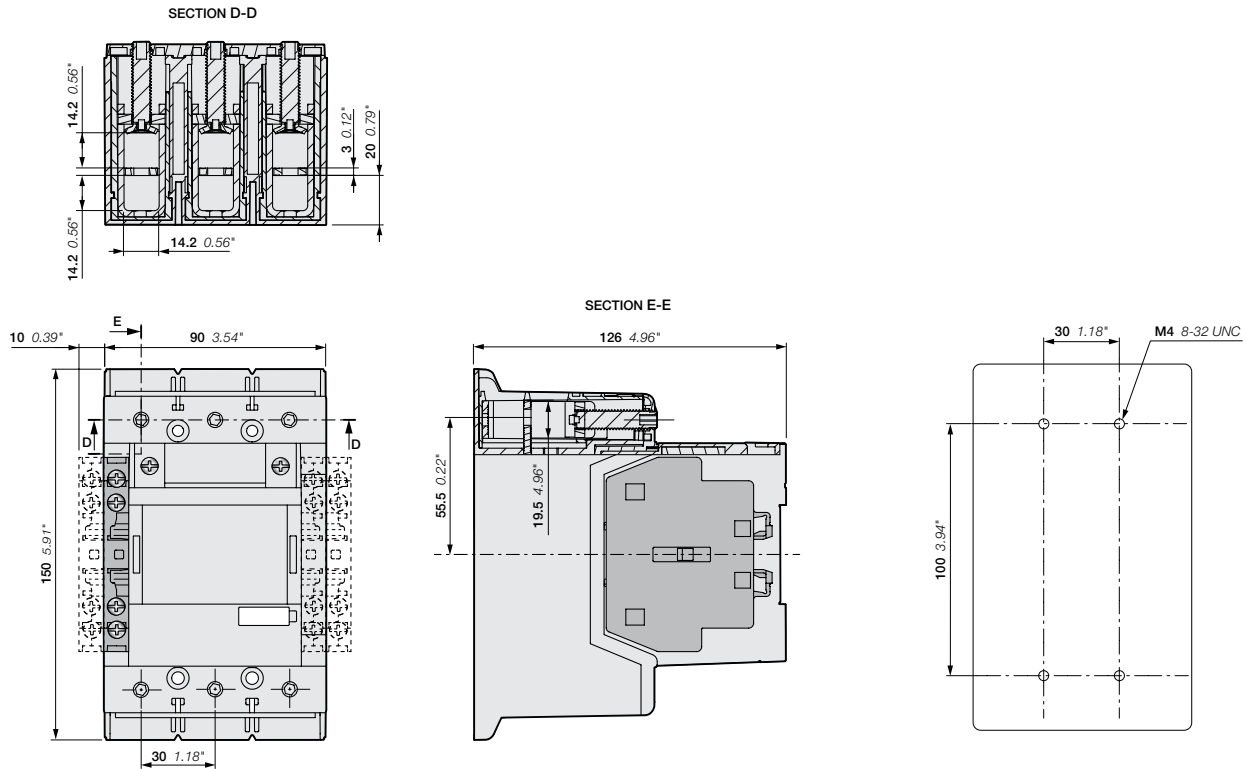

AF116 ... AF146 3-pole contactors

Dimension drawings

Main dimensions mm, inches

AF116, AF140, AF146-30-00 + CAL19 2-pole auxiliary contact block
AF116, AF140, AF146-30-11

AF116, AF140, AF146-30-...(B)

AF116, AF140, AF146-30-00B + CAL19 2-pole auxiliary contact block
AF116, AF140, AF146-30-11B