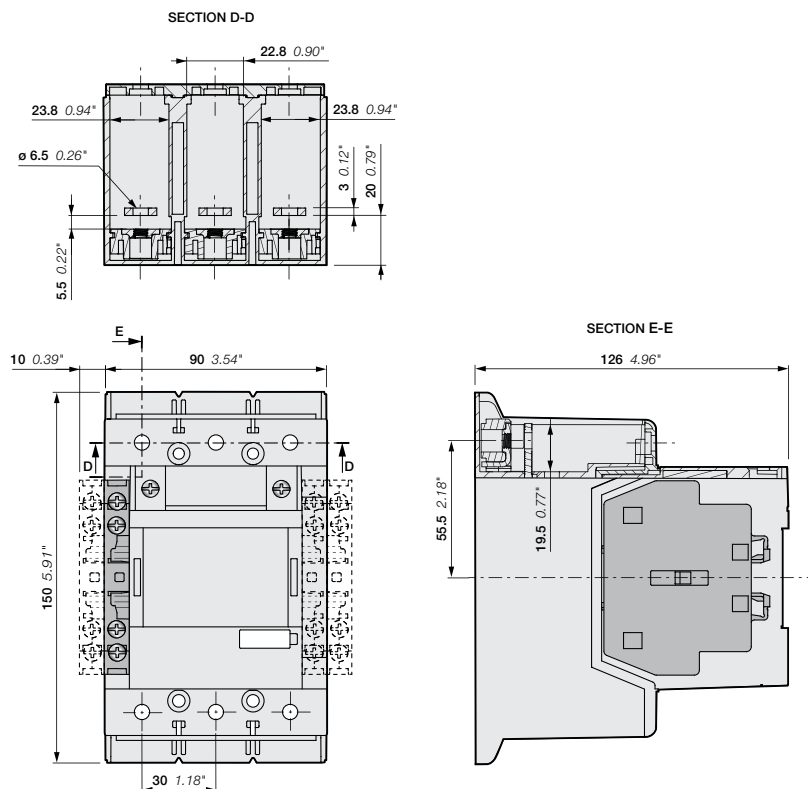

AF116 ... AF146 3-pole contactors

Dimension drawings

Main dimensions mm, inches

AF116, AF140, AF146-30-00 + CAL19 2-pole auxiliary contact block
AF116, AF140, AF146-30-11

AF116, AF140, AF146-30-...(B)

AF116, AF140, AF146-30-00B + CAL19 2-pole auxiliary contact block
AF116, AF140, AF146-30-11B